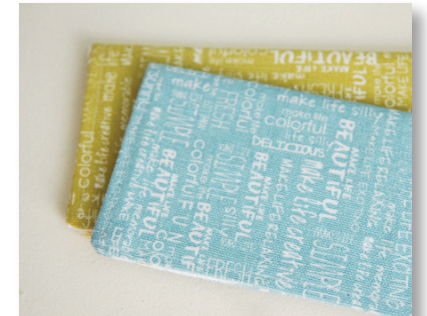

*5423 12 GRASS

*5427 12 GRASS

*5422 14 OCEAN

54920 14 GREEN
54" CANVAS

54920 13 BLUE
54" CANVAS

*5420 16 IVORY

*5422 16 IVORY

*5421 21 MULTI

54920 12 GREEN
54" CANVAS

54920 11 BLUE
54" CANVAS

*5427 14 OCEAN

Delivery: February

- Asst. 5420-15 15 Yards of Each
- Asst. 5420-10 10 Yards of Each
- Asst. 5420-10H *10 Yards of 18 Skus
- 5420AB Bundle: 35 Skus
- 5420HB 1½"x 45" Strips – Multiples of 6
- 5420JR Jellyroll – (40) 2½"x 45" Strips – Pk 4
- 5420LC Layer Cake – (42) 10"x 10" Squares – Pk 4
- 5420PP (42) 5"x 5" Squares – Pk 12

Skus: 36 Prints, 4 – 54" Canvas
Content: 100% Cotton

SW P145/ SW P145G MAKE LIFE...GO ROUND PATTERN

Make life... Sweetwater

*5426 19 OCEAN

5425 23 OCEAN

*5424 19 OCEAN

5421 25 OCEAN

5423 23 OCEAN

*5420 14 OCEAN

CHECKBOOK COVER
MULTIPLE 6
967 43 MULTI

5420 13 SUN

*5422 13 SUN

5426 13 SUN

5425 25 SUN

5424 22 SUN

*5423 13 SUN