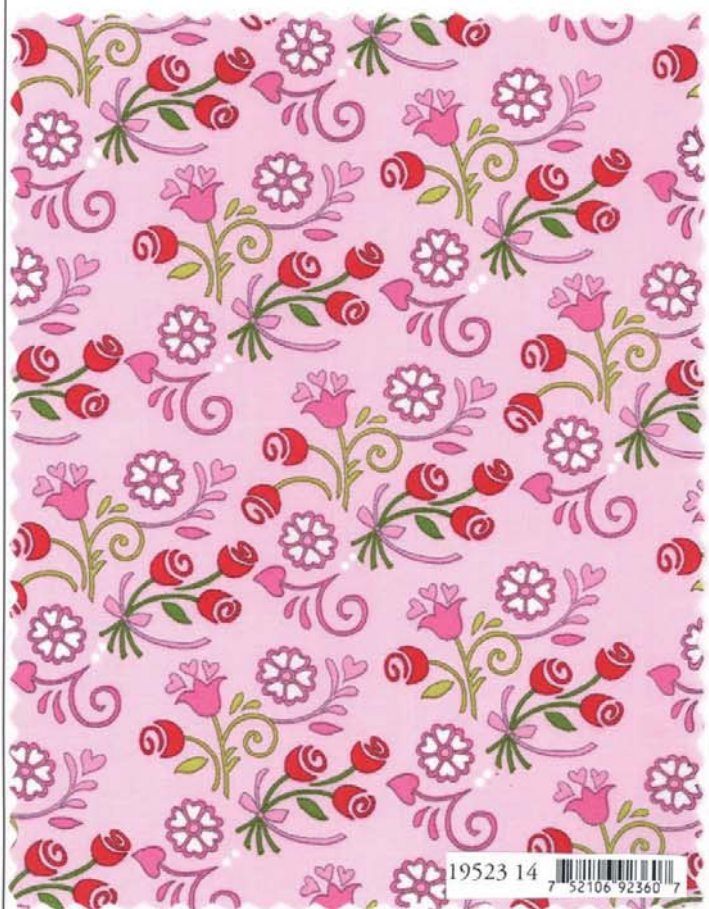

Small Blocks
measure approx.
9.75" x 9.75"

19520 11 

Panel has been reduced approximately 65% to show overall pattern.

19522 18 

19527 20 

19527 16 

19522 12 

19525 12 

19521 12 

Panel measures approximately 24" x 44"

Large Blocks measure approx. 13.75" x 19.75"

Small Blocks measure approx. 9.75" x 9.75"

Panel has been reduced approximately 65% to show overall pattern.

Page 6 of 7
White Chocolate
Passion Pink