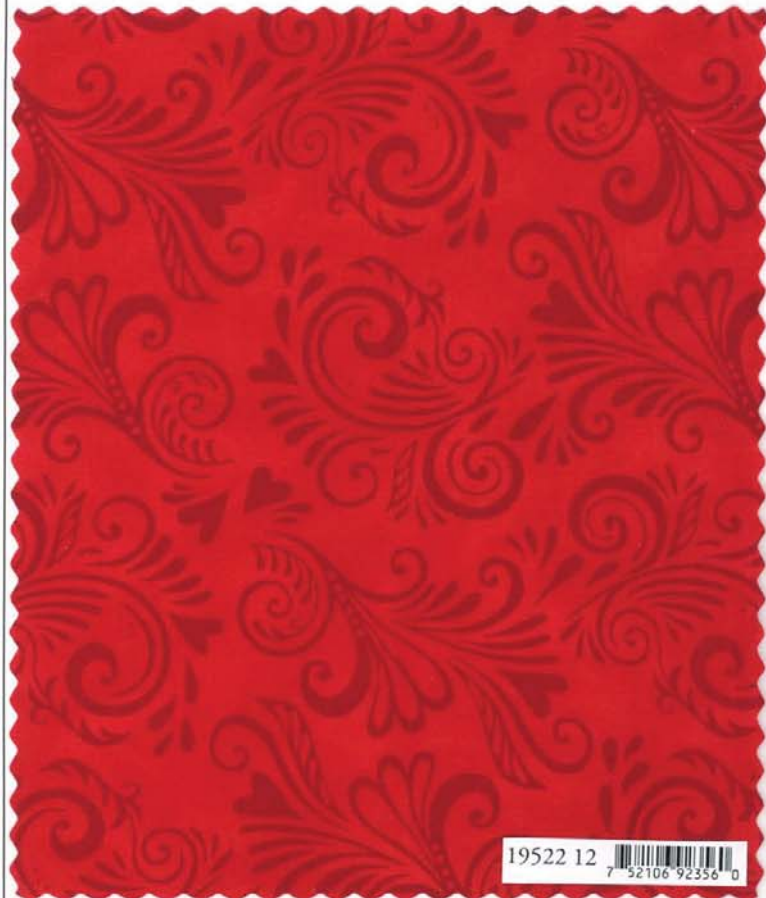

Small Blocks
measure approx.
9.75" x 9.75"

19520 11 

Panel has been reduced approximately 65% to show overall pattern.

19522 18 

19527 20 

19527 16 

19522 12 

19525 12 

19521 12 

Panel measures approximately 24" x 44"

Large Blocks measure approx. 13.75" x 19.75"

Small Blocks measure approx. 9.75" x 9.75"

Panel has been reduced approximately 65% to show overall pattern.

Page 6 of 7
White Chocolate
Passion Pink