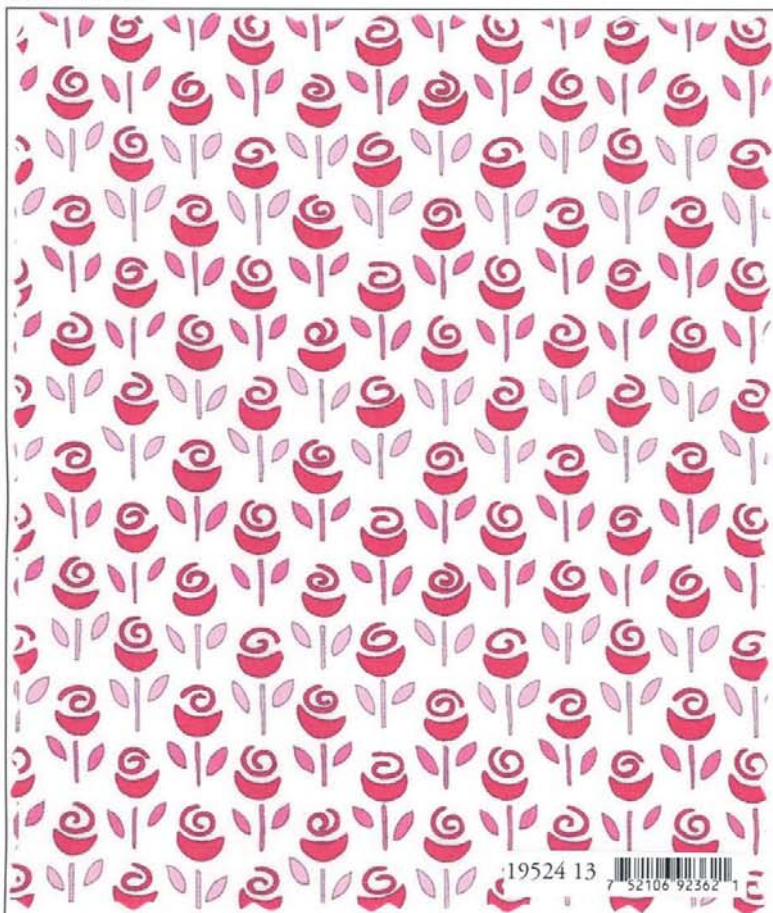

Small Blocks
measure approx.
9.75" x 9.75"

19520 11 

Panel has been reduced approximately 65% to show overall pattern.

19522 18 

19527 20 

19527 16 

19522 12 

19525 12 

19521 12 

Panel measures approximately 24" x 44"

Large Blocks measure approx. 13.75" x 19.75"

Small Blocks measure approx. 9.75" x 9.75"

Panel has been reduced approximately 65% to show overall pattern.

Page 6 of 7
White Chocolate
Passion Pink