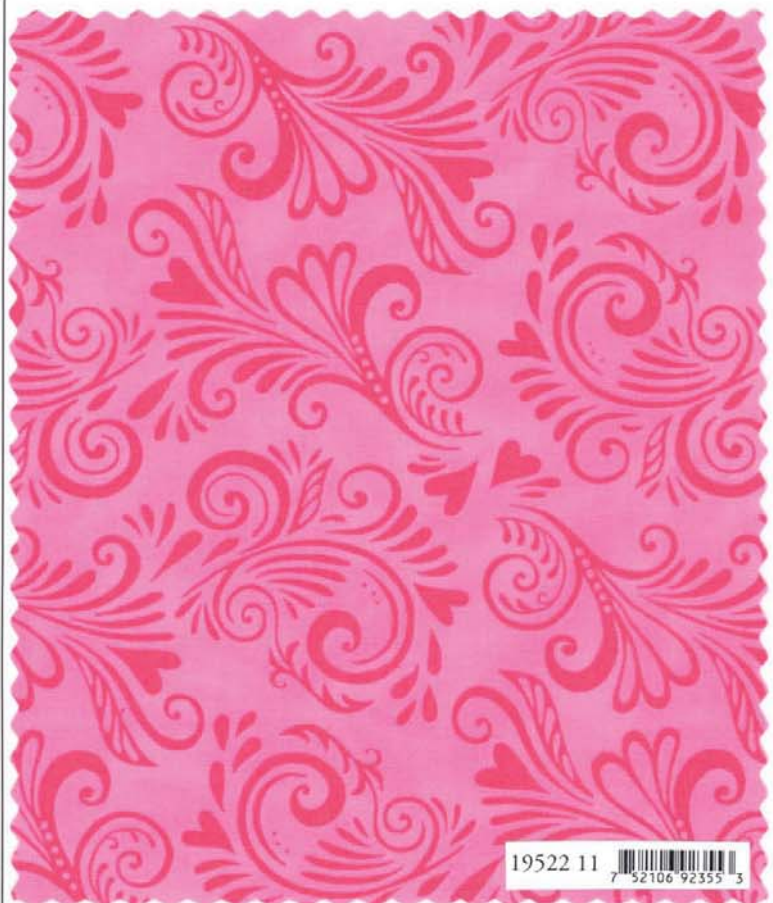

Page 6 of 7
White Chocolate
Passion Pink

19524 13

19527 19

19527 15

19522 11

19521 14