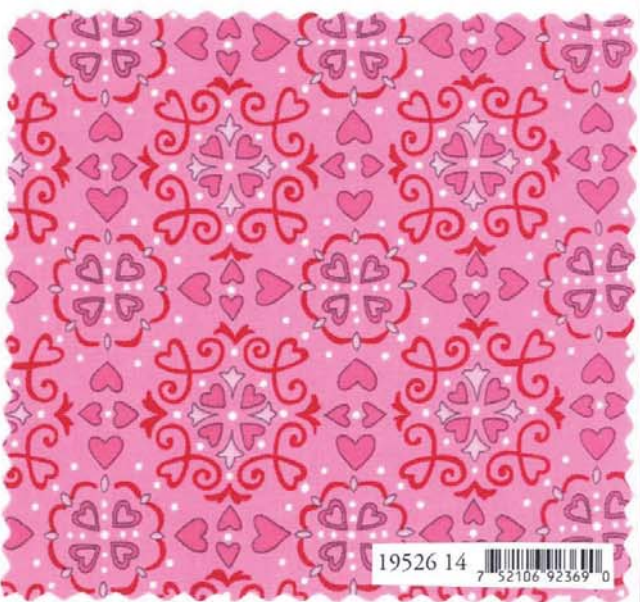

19521 12 

Panel measures approximately 24" x 44"

Large Blocks measure approx. 13.75" x 19.75"

Small Blocks measure approx. 9.75" x 9.75"

Panel has been reduced approximately 65% to show overall pattern.

Page 6 of 7
White Chocolate
Passion Pink