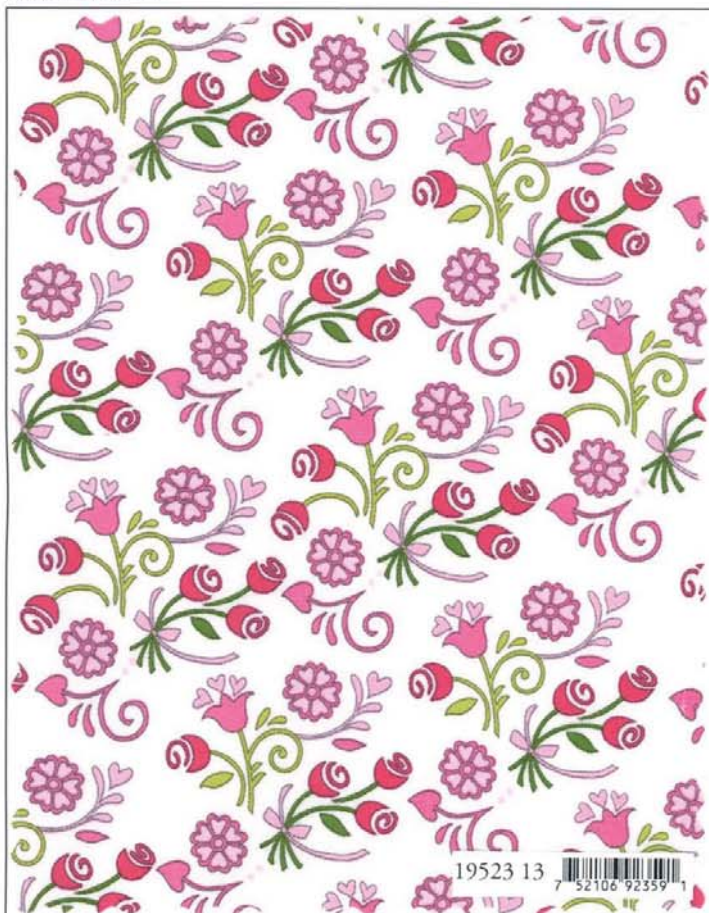

Easy to kit *Tablerunner Project* for that special Valentine's celebration!

Style

Always & Forever

Deb Strain

Web Pattern
Size: 23"x48"

moda

Delivery: November, 2011

Outer Border & Binding

Small Blocks
measure approx.
9.75" x 9.75"

19520 11 

Panel has been reduced approximately 65% to show overall pattern.

19522 18 

19527 20 

19527 16 

19522 12 

19525 12 

19521 12 

Panel measures approximately 24" x 44"

Large Blocks measure approx. 13.75" x 19.75"

Small Blocks measure approx. 9.75" x 9.75"

Panel has been reduced approximately 65% to show overall pattern.

Page 6 of 7
White Chocolate
Passion Pink