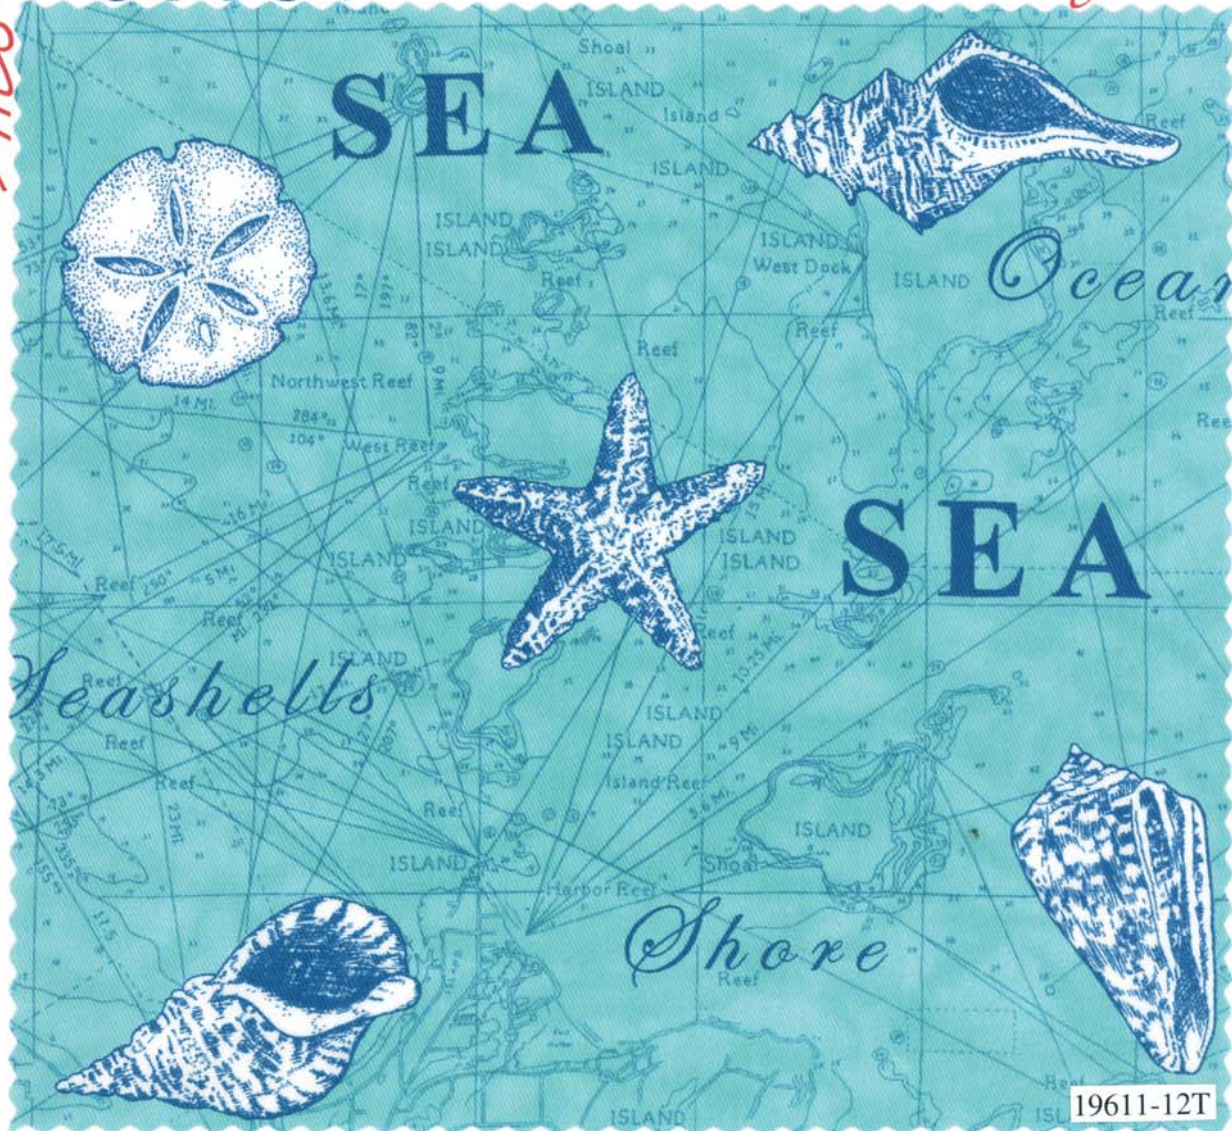

Panel has been reduced approximately 75% to show overall pattern.

Panel measures approximately 24" x 44"

Blocks measure approximately 6.0 x 6.25

19610 11*

moda

SEASCAPES

Deb Strain

Style

19611-13T

19614-17T

moda

SEASCAPES

Deb Strain

TWILLS

Style

19611-12T