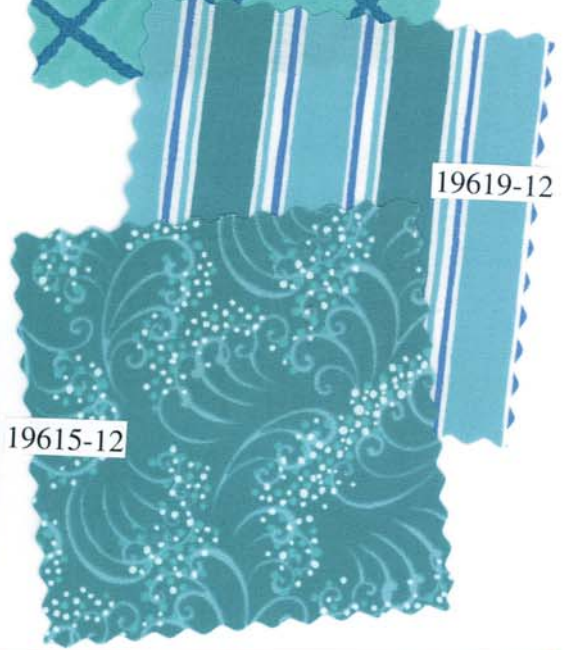

Panel has been reduced approximately 75% to show overall pattern.

Panel measures approximately 24" x 44"

Blocks measure approximately 6.0 x 6.25

19610 11*

moda

SEASCAPES

Deb Strain

Style

Style

19612-13*

19617-13

19613-11*

19618-12

19614-12

19614-15*

19613-12

19615-12

19619-12

SEASCAPES

Deb Strain

Style

Panel has been reduced approximately 75% to show overall pattern.

Panel measures approximately 24" x 44"

Blocks measure approximately 6.0 x 6.25