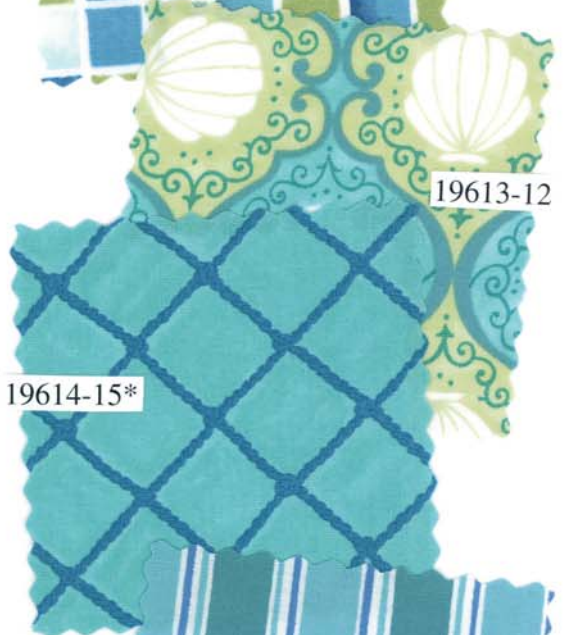

Panel has been reduced approximately 75% to show overall pattern.

Panel measures approximately 24" x 44"

Blocks measure approximately 6.0 x 6.25

19610 11*

moda

SEASCAPES

Deb Strain

Style

moda

SEASCAPES

Deb Strain

Style

19611-12

moda

SEASCAPES

Deb Strain

Style

19612-13*

19617-13

19613-11*

19618-12

19614-12

19614-15*

19613-12

19615-12

19619-12

SEASCAPES

Deb Strain

Style

Panel has been reduced approximately 75% to show overall pattern.

Panel measures approximately 24" x 44"

Blocks measure approximately 6.0 x 6.25