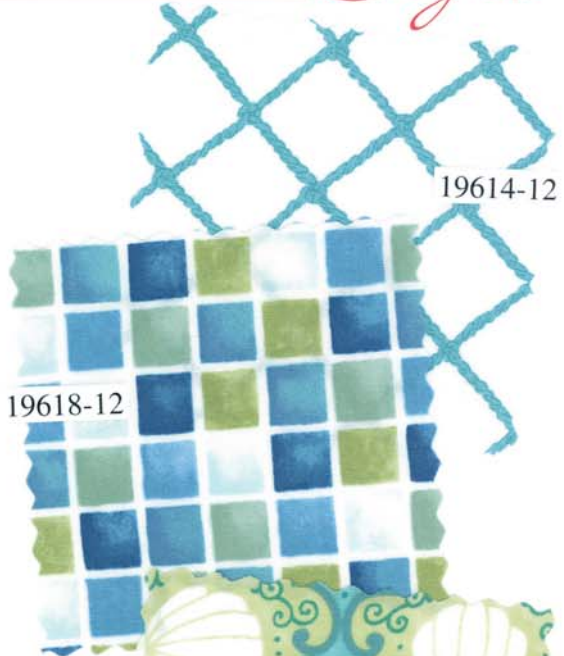

Panel has been reduced approximately 75% to show overall pattern.

Panel measures approximately 24" x 44"

Blocks measure approximately 6.0 x 6.25

19610 11*

moda

SEASCAPES

Deb Strain

Style

moda

SEASCAPES

Deb Strain

Style

19611-12

moda

SEASCAPES

Deb Strain

Style

19612-13*

19617-13

19613-11*

19618-12

19614-12

19614-15*

19613-12

19615-12

19619-12

SEASCAPES

Deb Strain

Style

Panel has been reduced approximately 75% to show overall pattern.

Panel measures approximately 24" x 44"

Blocks measure approximately 6.0 x 6.25