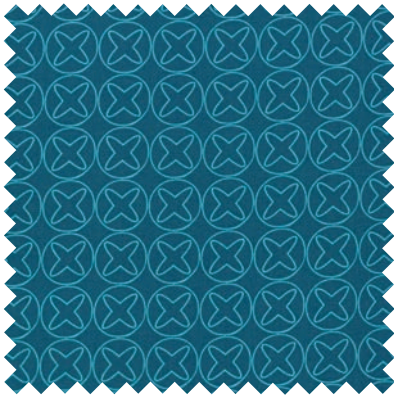

EXPANSE OF WORDS, THREE-DIMENSIONAL BALLS, ARROWS, WINDFLOWERS AND MULTICOLORED SPACEY PRINTS. FIND YOUR OWN DIRECTION IN

THIS WORLD OF FABRICS FOR UNIQUE MODERN AND FRESH QUILTS.

No 1544 15
Turquoise