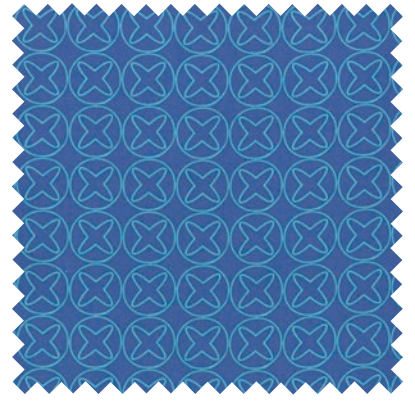

Sphere

ZEN CHIC

01 ZC ZZQP
ZC ZZQPG
Zigzag Gets Me
Everytime
Size: 80" x 80"

02 ZC POQP
ZC POQPG
Positive Connection
Size: 69" x 69"

03 ZC DBQP
ZC DBQPG
Delicate Beauty
Size: 56" x 61"

№ 1541 17
Blue

№ 1542 20
Blue

№ 1543 17*
Blue

№ 1544 17*
Blue

№ 1545 21*
Blue

№ 1546 16*
Blue

№ 1547 12*
Blue

№ 1542 21
Blue Turquoise

№ 1540 15*
Grey

№ 1542 12*
Grey

№ 1543 19*
Grey

№ 1544 19*
Grey

№ 1545 23
Grey

№ 1546 18*
Grey

№ 1541 11*
Multi

№ 1540 16*
Sunshine

OWN DESTINATION AND YOUR PATH OF BEAUTIFUL CLARITY. DIVE INTO THE DELICATE COLOR STORY OF *SPHERE* AND BE INSPIRED BY IT'S VAST

FOLLOW THE GLOBE: ROUND, SMOOTH, NEVER ENDING, AND EXPANDING IN EVERY DIRECTION. NO MATTER IF YOU ARE SOUTH, WEST, EAST OR NORTH – THE SECRET IS TO FIND YOUR

01

02

03

№ 1543 20
Sunshine

№ 1546 22
Sunshine

№ 1547 25*
Sunshine