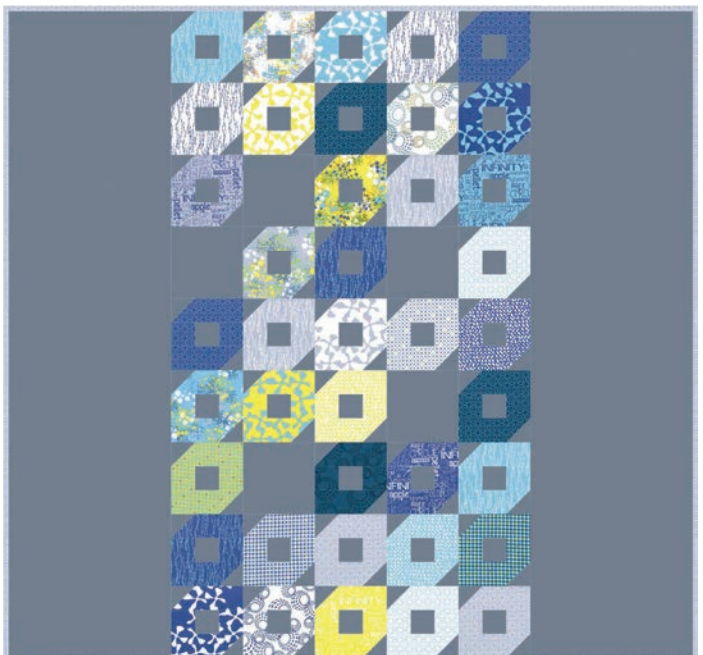

FOLLOW THE GLOBE: ROUND, SMOOTH, NEVER ENDING, AND EXPANDING IN EVERY DIRECTION. NO MATTER IF YOU ARE SOUTH, WEST, EAST OR NORTH – THE SECRET IS TO FIND YOUR

01

02

03

№ 1543 20
Sunshine

№ 1546 22
Sunshine

№ 1547 25*
Sunshine

Open Your Window
Size: 73" x 69"

04 ZC OSBP
ZC OSBPG

Oval Sympathy
Size: 21" x 12"

04

EXPANSE OF WORDS, THREE-DIMENSIONAL BALLS, ARROWS, WINDFLOWERS AND MULTICOLORED SPACEY PRINTS. FIND YOUR OWN DIRECTION IN