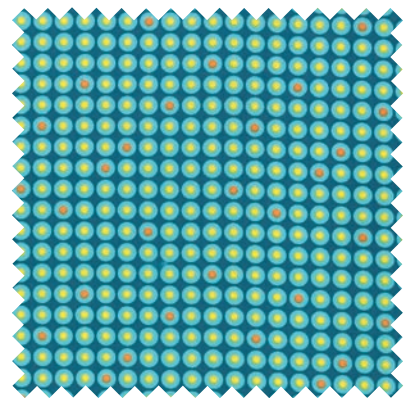

№ 1543 19*
Grey

№ 1544 19*
Grey

№ 1545 23
Grey

№ 1546 18*
Grey

№ 1541 11*
Multi

№ 1540 16*
Sunshine

OWN DESTINATION AND YOUR PATH OF BEAUTIFUL CLARITY. DIVE INTO THE DELICATE COLOR STORY OF *SPHERE* AND BE INSPIRED BY IT'S VAST

FOLLOW THE GLOBE: ROUND, SMOOTH, NEVER ENDING, AND EXPANDING IN EVERY DIRECTION. NO MATTER IF YOU ARE SOUTH, WEST, EAST OR NORTH – THE SECRET IS TO FIND YOUR

01

02

03

№ 1543 20
Sunshine

№ 1546 22
Sunshine

№ 1547 25*
Sunshine

№ 1542 24*
Sunshine Turquoise

№ 1541 20*
Teal

№ 1546 14*
Teal

01 ZC LHQP
ZC LHQPG

Lemon Halftone
Size: 60" x 60"

02 ZC SPQP
ZC SPQPG

Size Your Prism
Size: 73" x 73"

03 ZC YWQP
ZC YWQPG

Open Your Window
Size: 73" x 69"

04 ZC OSBP
ZC OSBPG

Oval Sympathy
Size: 21" x 12"

04

EXPANSE OF WORDS, THREE-DIMENSIONAL BALLS, ARROWS, WINDFLOWERS AND MULTICOLORED SPACEY PRINTS. FIND YOUR OWN DIRECTION IN