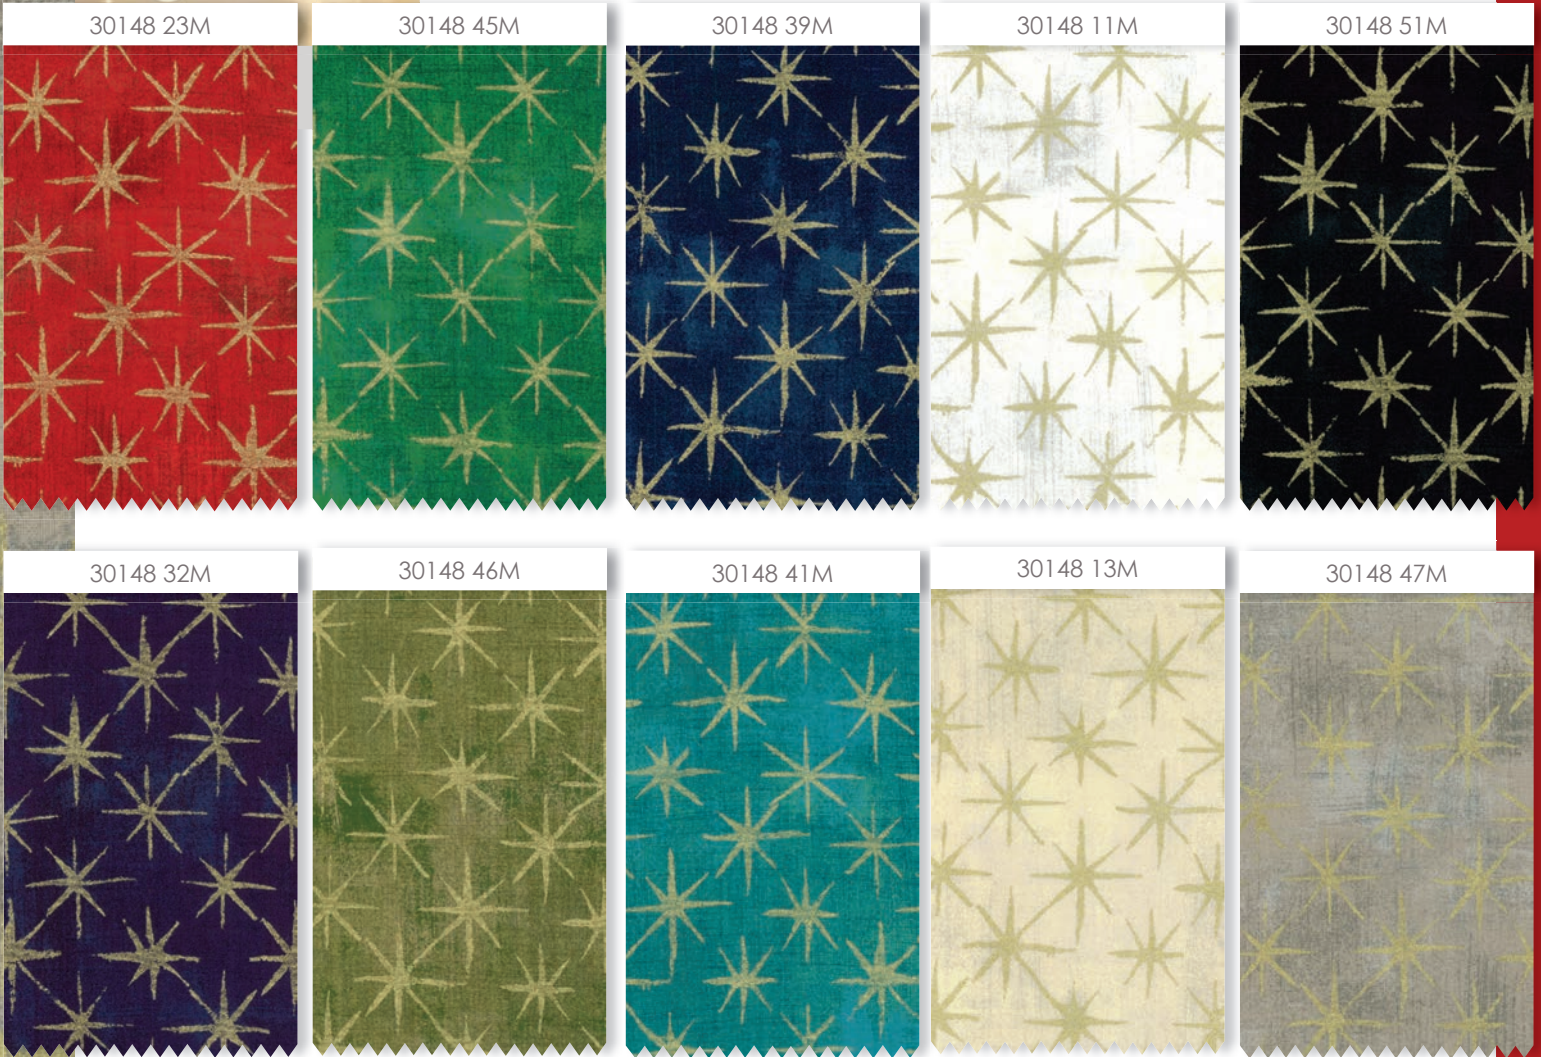

GRUNGE

metallics

seeing stars

BASICGREY®

Grunge. It comes in a rainbow of spectacular colors and it's been dotted with Spots. The only thing missing was a little bit of glitz... a sprinkling of sparkle. So Grunge is now Seeing Stars – Metallic Stars – in ten beautiful colors that include holiday basics and versatile neutrals. There's only one problem... is ten colors enough?

• 10 Prints
JR's, LC's, MC's and PP's include 4 of each sku.