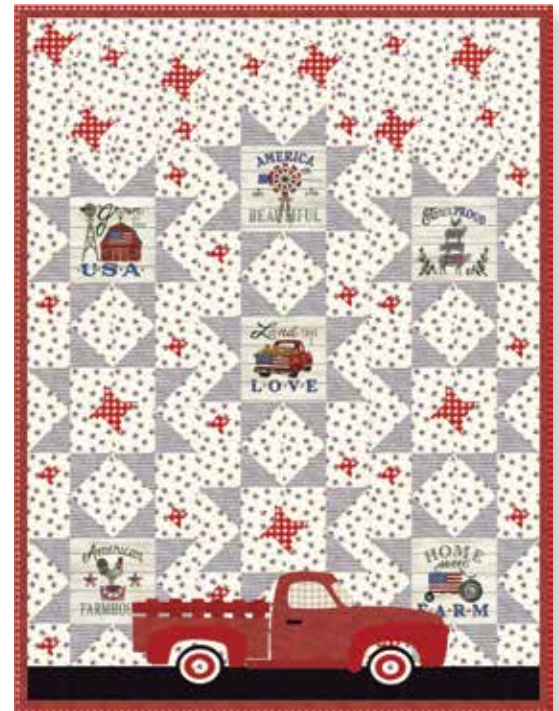

19883 14

19882 14

19881 13

CHD 1818 / CHD 1818G
American Banners – Made in the USA
Size: 40" x 56"

CHD 1818 / CHD 1818G
American Banners – By the Old Barn
Size: 45" x 53"

3 Banners ★ 1 Pattern!

CHD 1818 / CHD 1818G
American Banners – Fillin' Up
Size: 35" x 41"

19882 15

19881 14

19884 14

19887 16

19886 14

19888 17

moda

CHD 1819 / CHD 1819G Cruisin Size: 62" x 82"