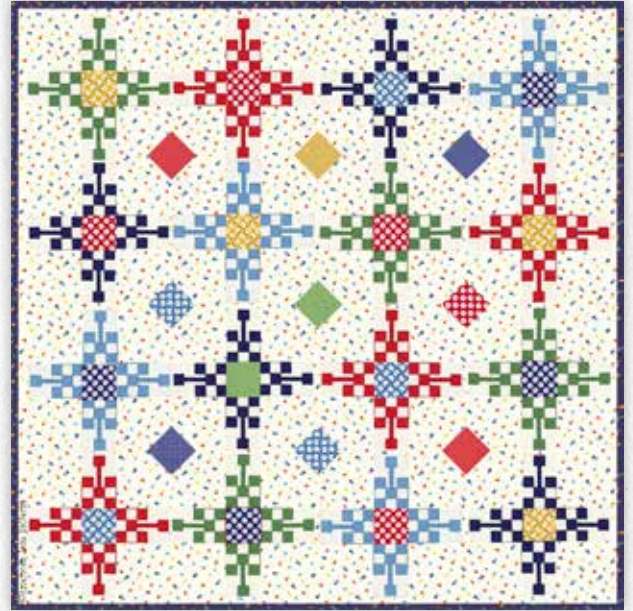

Panels reduced to show full WOF  
Stripes are approx. 9.5" wide

AJ 466 / AJ 466G  
 BUNNIES IN THE GARDEN - 40" x 54"  
 JR FRIENDLY

AJ 465 / AJ 465G  
 DAISY DO - 69" x 69"

AJ 469 / AJ 469G  
 PROPELLER POINTS - 58" x 78"

AJ 467 / AJ 467G  
 BUBBLE BLOSSOM - 57" x 68"

AJ 475 / AJ 475G  
NUMBER SENSE - 78" x 76"  
LC FRIENDLY

AJ 474 / AJ 474G  
CRYSTAL FROST - 43" x 43"

AJ 472 / AJ 472G  
CUT THE CHECK - 50" x 50"

AJ 468 / AJ 468G  
BIRDS EYE VIEW - 70" x 70"  
JR FRIENDLY