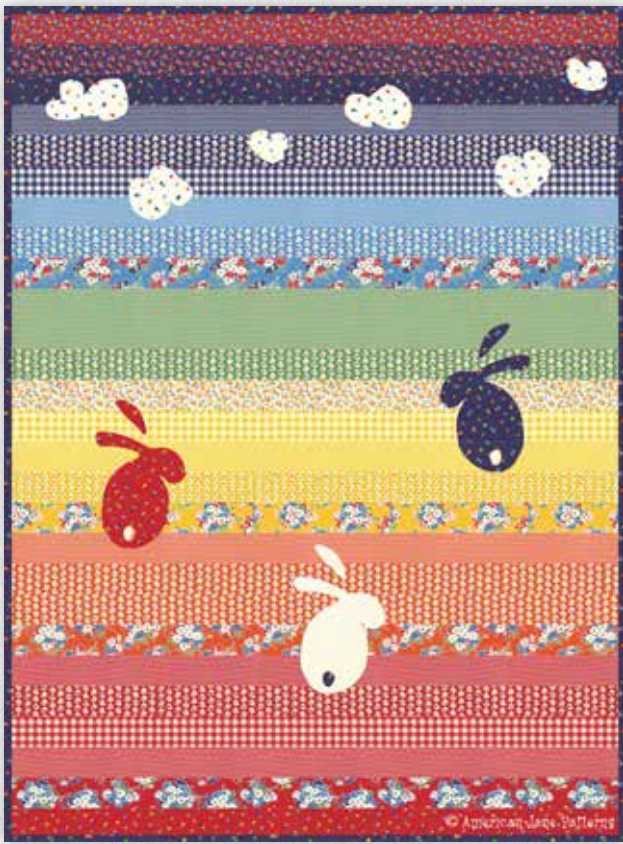

Panels reduced to show full WOF  
Stripes are approx. 9.5" wide

AJ 466 / AJ 466G  
 BUNNIES IN THE GARDEN - 40" x 54"  
 JR FRIENDLY

AJ 465 / AJ 465G  
 DAISY DO - 69" x 69"

AJ 469 / AJ 469G  
 PROPELLER POINTS - 58" x 78"