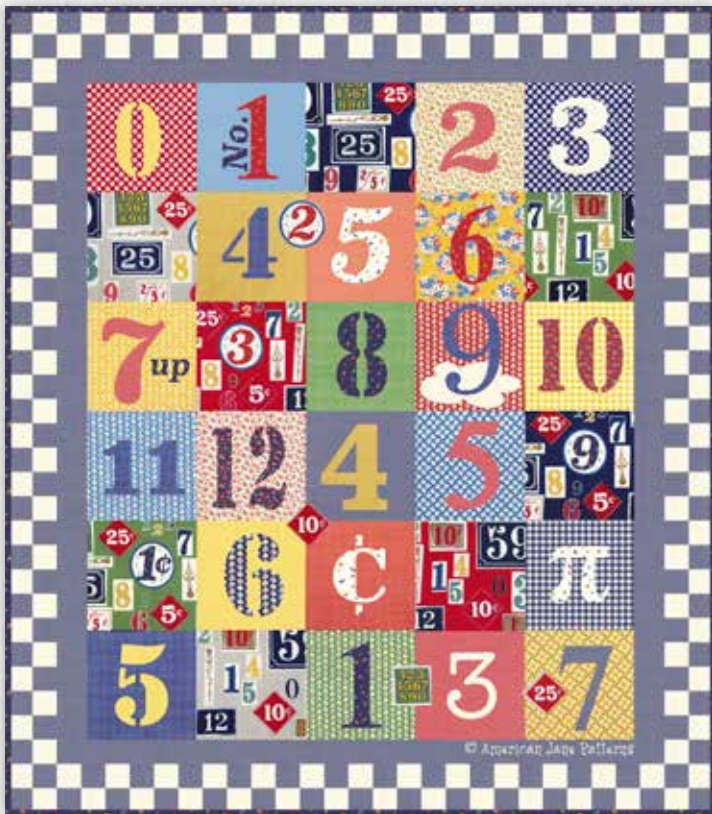

Panels reduced to show full WOF  
Stripes are approx. 9.5" wide

AJ 466 / AJ 466G  
 BUNNIES IN THE GARDEN - 40" x 54"  
 JR FRIENDLY

AJ 465 / AJ 465G  
 DAISY DO - 69" x 69"

AJ 469 / AJ 469G  
 PROPELLER POINTS - 58" x 78"

AJ 467 / AJ 467G  
 BUBBLE BLOSSOM - 57" x 68"

AJ 475 / AJ 475G  
NUMBER SENSE - 78" x 76"  
LC FRIENDLY

AJ 474 / AJ 474G  
CRYSTAL FROST - 43" x 43"

AJ 472 / AJ 472G  
CUT THE CHECK - 50" x 50"

AJ 468 / AJ 468G  
BIRDS EYE VIEW - 70" x 70"  
JR FRIENDLY