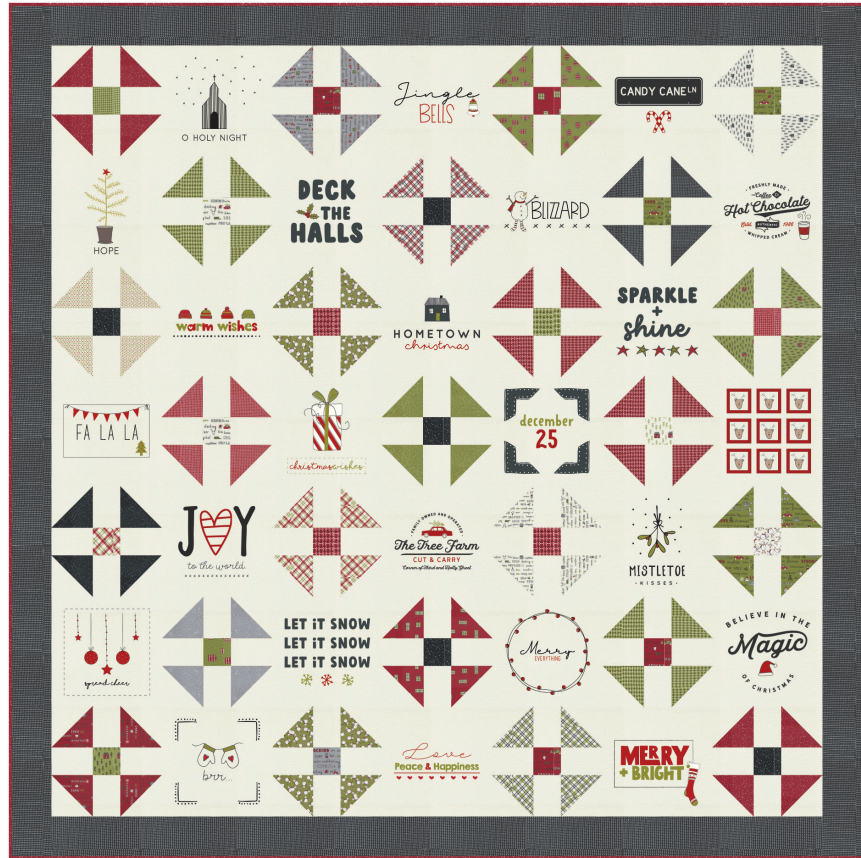

When we were growing up in snowy Colorado, the most magical word in the dictionary was “blizzard”. That single word meant school snow days, sledding, building a snowman and endless cups of hot cocoa.

Now that we’re all grown up, we dread anything to do with a blizzard. Blowing snow, freezing temperatures, icy roads and power outages aren’t really that fun. For this collection, we wanted to go back in time and celebrate those carefree days of our youth. Seeing that cute little snowman on fabric almost makes us yearn for a snow day. Actually, there would be nothing better than sipping hot cocoa and sewing with Blizzard all day!

JUNE DELIVERY
moda
 FABRICS + SUPPLIES®

SW P304 Merry Everything 62" x 62" LC Friendly

SW P305 Fresh Cut 57" x 57" F8 Friendly

Sweetwater

9900 182 PORCELAIN

55623 21

55626 11

55621 21

55622 13

55626 13

55627 13

55623 13

55620 13

9900 277 AVOCADO

Bella Solid Coordinates

moda
FABRICS + SUPPLIES®

modafabrics.com

35

9900 432 NICKEL

9900 96 SUPER BLACK

Bella Solid Coordinates