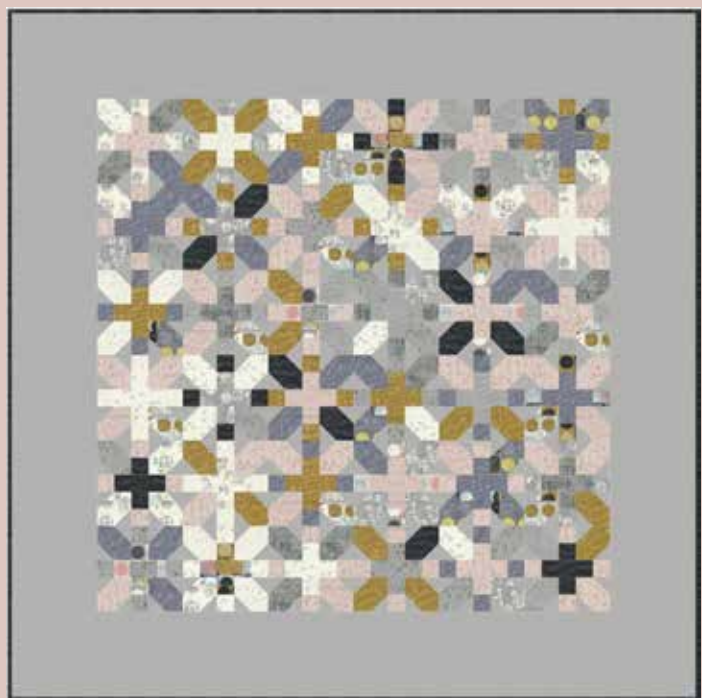

CELESTIAL

ZEN CHIC

ZC XP3QP X and Plus
83" x 83" F8 Friendly

Patterns by Zen Chic

ZC HWQP Half the Way
55" x 55" LC Friendly

PBA 253 Pack it In

Black, gray, and white is a very popular color theme in modern living spaces, especially when it comes to a minimalist style. Add a soft pink, and a trendy mustard, for warmth, and distinction. Zen Chic's CELESTIAL uses that palette to color a collection of graphic prints, including a surprise large-scale collage print.

CELESTIAL puts the collage print, and a low-volume text print, on Mochi Linen. It's the perfect substrate for bags, tableware, and anything that needs a firmer fabric.

Realize your creative dreams with CELESTIAL.

[Click Here To Shop This Collection!](#)

ZC CEQP Celestial Stripes
82" x 82" JR Friendly

ZC JEQP Jewels
59" x 59" F8 Friendly

CELESTIAL ZEN CHIC

PORCELAIN
9900 182

1760 11*

1762 38*

1764 31*