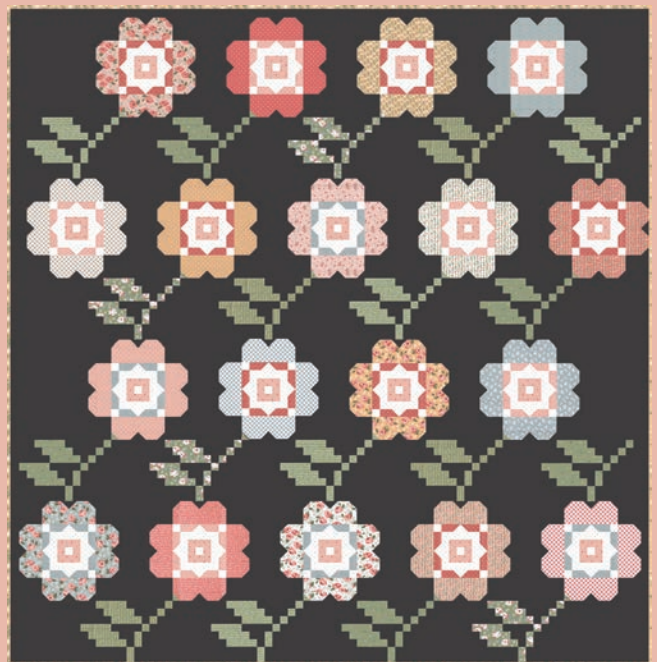

Country Rose hearkens to a sweet day in the countryside, and the beauty that comes in the simple things of life.

Country Rose

Lella Boutique

AUGUST DELIVERY

LB 211 Busybody Blue 68"x 68"
JR or LC Friendly

LB 211 Busybody White 68"x 68"
JR or LC Friendly

LB 212 Pure Country 76" x 76"

BELLA SOLID COORDINATES

LB 210 Bloomers White
83"x 85"

**KIT
5170**

LB 210 Bloomers Charcoal 83"x 85"

Country Rose

Lella Boutique