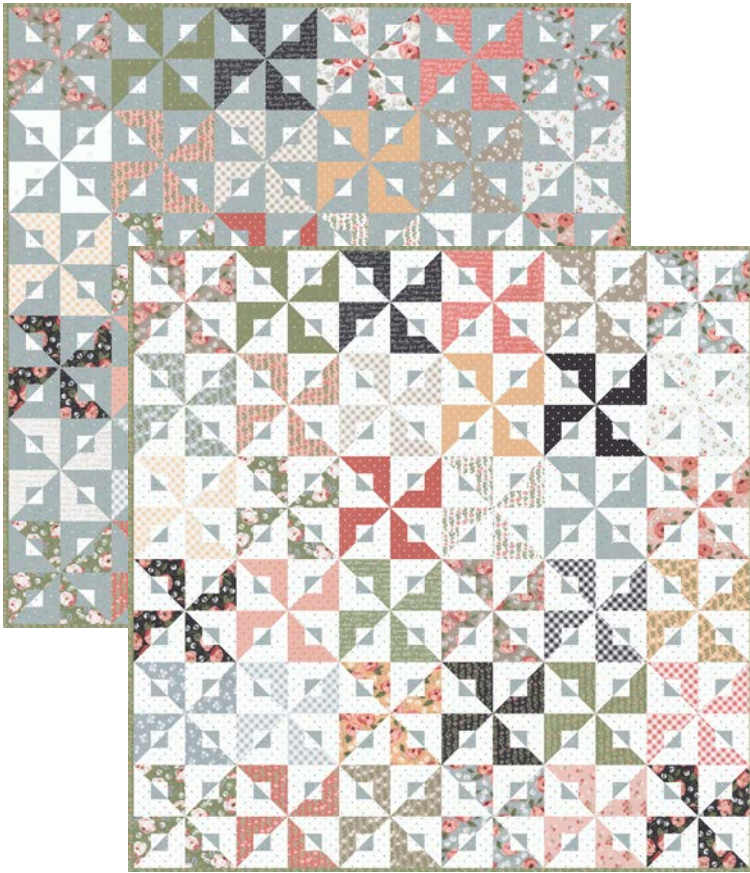

Country Rose hearkens to a sweet day in the countryside, and the beauty that comes in the simple things of life.

Country Rose

Lella Boutique

AUGUST DELIVERY

LB 211 Busybody Blue 68"x 68"
JR or LC Friendly

LB 211 Busybody White 68"x 68"
JR or LC Friendly

LB 212 Pure Country 76" x 76"

BELLA SOLID COORDINATES

LB 210 Bloomers White
83"x 85"

**KIT
5170**

LB 210 Bloomers Charcoal 83"x 85"

Country Rose

Lella Boutique

5175 17

5172 14

5171 17

5172 17*

5170 17*

5170 14*

keep your face toward the sunshine
 and shadows will always fall behind you.
 -Walt Whitman

5170