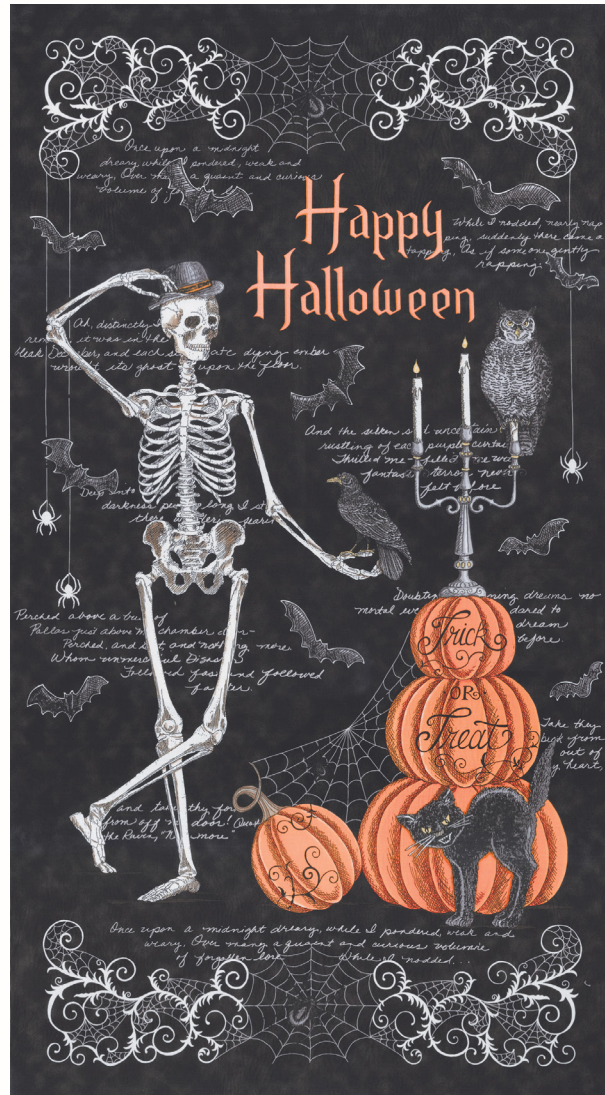

56040

Asst. 15

Asst. 10

AB

F8

JR

LC

MC

PP

KIT

JUNE DELIVERY

•28 Prints •100% Premium Cotton

ABs include one panel - 56040 - 11. JRs, LCs, MCs & PPs do not include panels. JRs, LCs, MCs & PPs include 26 skus plus two each of 56042, 56043, 56045 & 56047-11 & 16.

modafabrics.com 45

GRAY
9900 83

BLACK
9900 99

BELLA SOLID COORDINATES