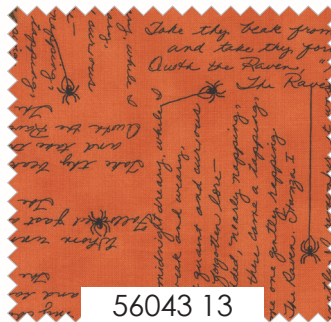

# Ghostly Greetings

by Deb Strain

Bats and skeletons. Owls and pumpkins. And lots of spiders. Ghostly Greetings is a very vintage collection filled with my favorite Halloween motifs.

Reminiscent of a vintage \*All Hallow's Eve\* illustration, the large panel is perfect for a quick Trick or Treat project. Use it by itself, or mix it with coordinating prints of black cats, swirly cobwebs and cursive text that's just a bit spooky. Rendered in Bone White, Midnight Black, Vintage Pumpkin, and Granite Grey, Ghostly Greetings is sure to create a Halloween mood.

# Ghostly Greetings by Deb Strain

PORCELAIN  
9900 182

56041 11

56041 13

56041 14

56041 15

56043 11

56043 13

56043 14

56043 16

56042 11

56042 12

56042 13

56042 14

56046 12

56046 14