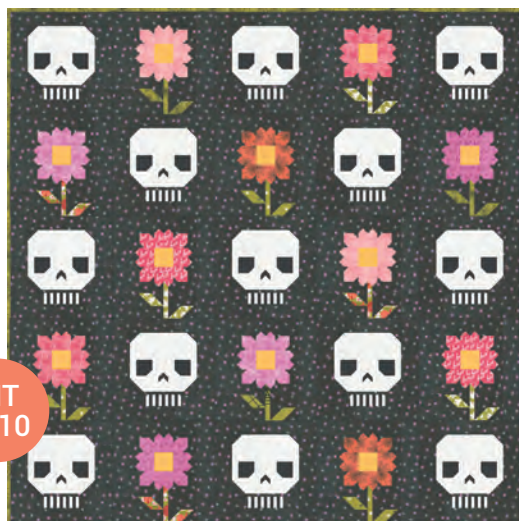

April 2024 Delivery

IG | @lellaboutique #heyboofabric

moda FABRICS + SUPPLIES®

A

B

C

D

KIT
5210

E

F

A) KAT 100 Olivia's Baskets | 7", 9" & 12" Round
by Knot & Thread

Patterns by Lella Boutique

B) LB 229 The Web | 71" x 82" LC Friendly

C) LB 230 Ghost Town | 76" x 76" FQ & F8 Friendly

D) LB 231 Pushing Up Daisies | 80" x 80"