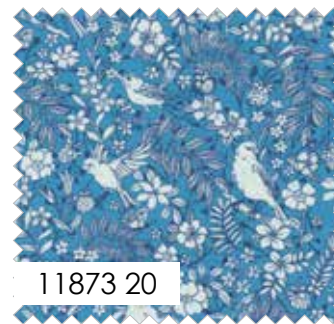

11875 11

11872 11

CANTALOUPE
9900 296

11873 11

11873 19

11874 19

PEACH
9900 78

11871 19

11872 19

11870 19

MANDARIN
9900 383

BELLA SOLID COORDINATES

11875 26

11874 26

11872 25

11873 25

PP

AUGUST DELIVERY

•30 Prints •100% Premium Cotton
JR's, LC's, MC's & PP's include two each of 11872 and 11874-14, 16 & 17.