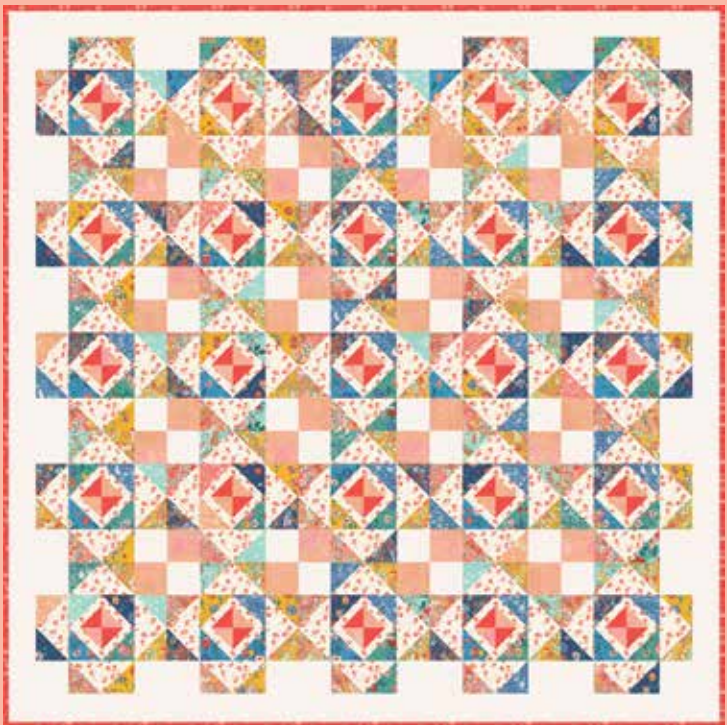

Lady Bird

CRYSTAL  MANNING

[Click Here To Shop This Collection!](#)

CMA 878 Mariette
63" x 84" JR Friendly

CMA 876 Picnic - 66" x 66" FQ Friendly

*T*hrow open the windows and take in the new season. Birds are bouncing, trees are budding, and nature is awakening. The Lady Bird Collection represents the harmony of spring and summer with landscapes painted in florals, and birds singing their song. I am always excited at the birth of a new year, enjoying walks in town to smell the new blooms. My hope is that this collection evokes the same feeling of excitement for you, so you can create something that brightens hearts and homes. As Lady Bird Johnson said herself, “Where flowers bloom so does hope.”

AUGUST DELIVERY

moda FABRICS + SUPPLIES®

CMA 875 Jim Dandy - 67" x 83" FQ Friendly

CMA 877 Rock Star Granny

64" x 85" JR Friendly

FEATHER
9900 127

11870 11

11871 11

11872 19

11870 19

MANDARIN
9900 383

BELLA SOLID COORDINATES

11875 26

11874 26

11872 25

11873 25