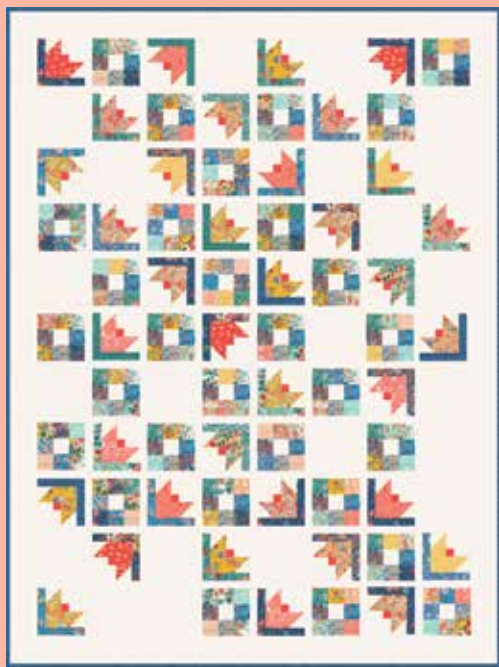

Lady Bird

CRYSTAL  MANNING

[Click Here To Shop This Collection!](#)

CMA 878 Mariette
63" x 84" JR Friendly

CMA 876 Picnic - 66" x 66" FQ Friendly

*T*hrow open the windows and take in the new season. Birds are bouncing, trees are budding, and nature is awakening. The Lady Bird Collection represents the harmony of spring and summer with landscapes painted in florals, and birds singing their song. I am always excited at the birth of a new year, enjoying walks in town to smell the new blooms. My hope is that this collection evokes the same feeling of excitement for you, so you can create something that brightens hearts and homes. As Lady Bird Johnson said herself, “Where flowers bloom so does hope.”

AUGUST DELIVERY

moda FABRICS + SUPPLIES®

CMA 875 Jim Dandy - 67" x 83" FQ Friendly

CMA 877 Rock Star Granny

64" x 85" JR Friendly

FEATHER
9900 127

11870 11

11871 11

11875 11

11872 11

CANTALOUPE
9900 296

11873 11

11873 19

11874 19

PEACH
9900 78

11871 19

11872 19

11870 19

MANDARIN
9900 383

BELLA SOLID COORDINATES

11875 26

11874 26

11872 25

11873 25