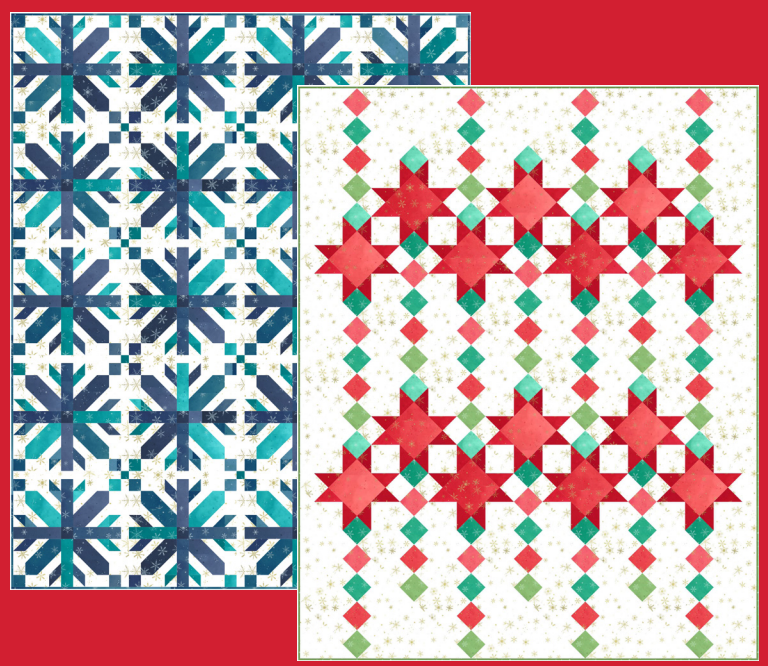

ombre flurries metallic V and Co.

With crisp weather comes snow flurries, and these ombre flurries are perfect for all your wintry projects. We hand picked 20 total of the best colors for your holiday projects. Part of this special group is the addition of a gorgeous deeply saturated Ombre Christmas Red and Green! So get yourself cozy with our newest V and Co Ombre that features snow flurries in silver and gold!

JULY DELIVERY

VC 1282 Ombre Tree Time 52" x 61"

**KIT
10870**

VC 1283 Ombre Snowflake Flurries 57" x 71"

VC 1280 Ombre Shooting Stars 68" x 85"

VC 1281 Ombre Winter Love 40" x 48"
DR Friendly

VC 1284 Ombre Christmas Village 67" x 81"
DR Friendly

ombre flurries metallic V and Co.

10874 332MG
Off White

10874 14MG
Hot Pink

10874 314MG
Cherry

10874 430MG
Christmas Red

10874 201MG
Magenta

10874 317MG
Burgundy

10874 224MG
Aubergine

ombre flurries metallic V and Co.

10874 225MS
Indigo

10874 321MS
Nantucket

10874 412MS
Peacock

10874 209MS
Turquoise

10874 207MS
Lagoon

10874 31MS
Teal

10874 323MS
Kelly