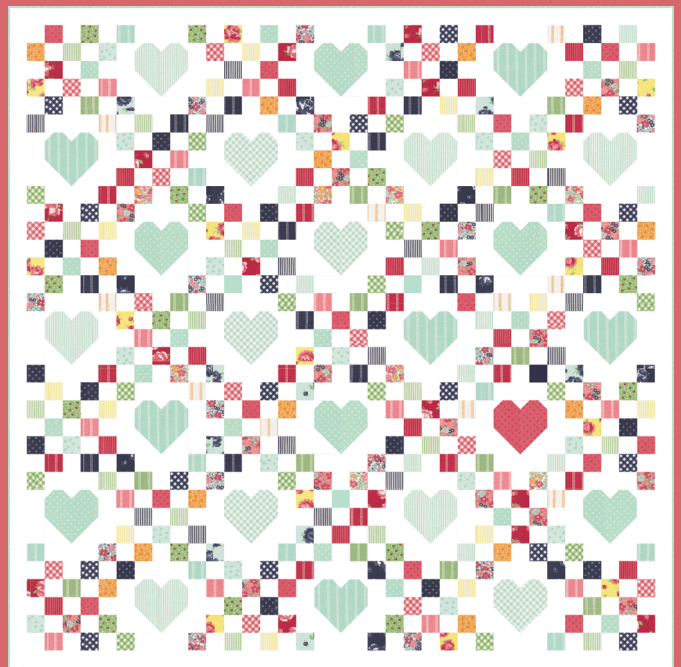

Bella Solid Coordinates

9900 200 OFF WHITE

9900 74 GREEN APPLE

9900 169 RUBY ICE

9900 34 AQUA

9900 20 NAVY

TB 286 Watermelon Patchwork 58" x 66"

KIT
55320

TB 289 Under the Stars 68" x 72"

TB 287 Summer Love 74" x 74"

Summertime by Camille Roskelley

Aqua Version

Navy Version

Pink Version

TB 261 Lighthouse 80" x 80"

TB 288 Berry Picking 75" x 75"