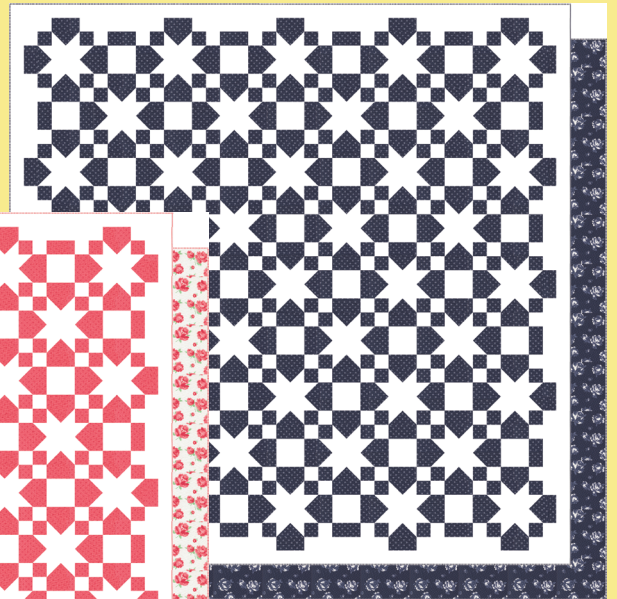

Bella Solid Coordinates

9900 200 OFF WHITE

9900 74 GREEN APPLE

9900 169 RUBY ICE

9900 34 AQUA

9900 20 NAVY

TB 286 Watermelon Patchwork 58" x 66"

KIT
55320

TB 289 Under the Stars 68" x 72"

TB 287 Summer Love 74" x 74"

Summertime by Camille Roskelley

Aqua Version

Navy Version

Pink Version

TB 261 Lighthouse 80" x 80"

TB 288 Berry Picking 75" x 75"

TB 288 Berry Picking Mini 18" x 18"