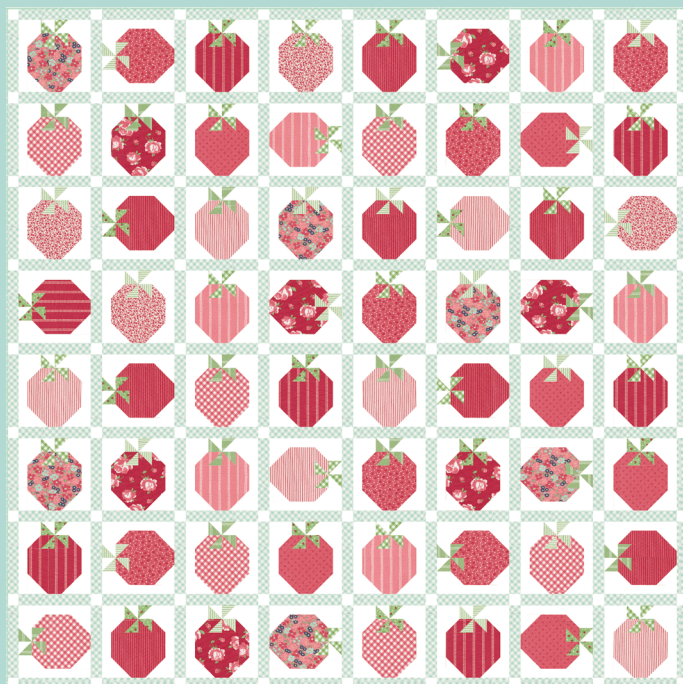

Bella Solid Coordinates

9900 200 OFF WHITE

9900 74 GREEN APPLE

9900 169 RUBY ICE

9900 34 AQUA

9900 20 NAVY

TB 286 Watermelon Patchwork 58" x 66"

KIT
55320

TB 289 Under the Stars 68" x 72"

TB 287 Summer Love 74" x 74"

Summertime by Camille Roskelley

Aqua Version

Navy Version

Pink Version

TB 261 Lighthouse 80" x 80"

TB 288 Berry Picking 75" x 75"

TB 288 Berry Picking Mini 18" x 18"