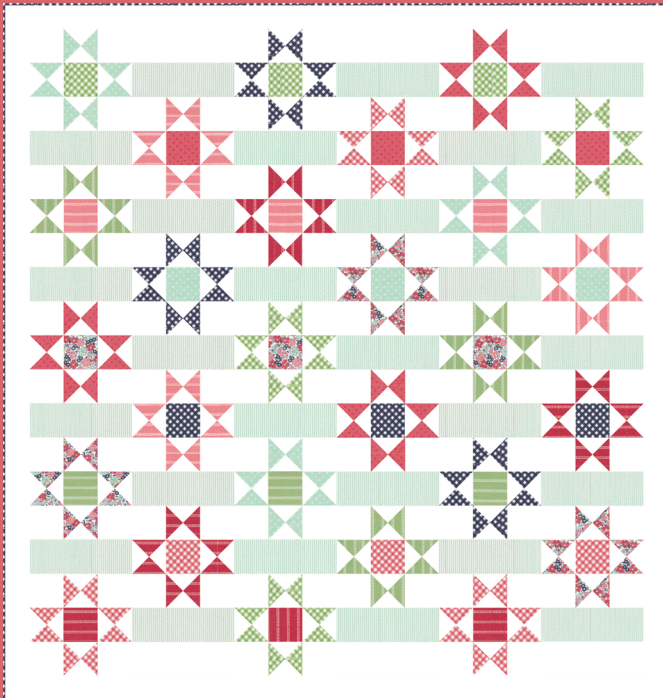

Bella Solid Coordinates

9900 200 OFF WHITE

9900 74 GREEN APPLE

9900 169 RUBY ICE

9900 34 AQUA

9900 20 NAVY

TB 286 Watermelon Patchwork 58" x 66"

KIT
55320

TB 289 Under the Stars 68" x 72"

TB 287 Summer Love 74" x 74"

Summertime by Camille Roskelley

Aqua Version

Navy Version

Pink Version

TB 261 Lighthouse 80" x 80"

TB 288 Berry Picking 75" x 75"