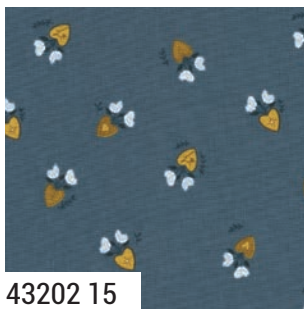

43200 13*

43204 12*

43201 12*

43207 12*

9900 128 STONE

9900 244 HARVEST GOLD

Bella Solid Coordinates

moda AUGUST DELIVERY

43201 25

43205 25*

43206 25

43203 15*

43207 15*

43204 15*

43200 15*

43202 15

43206 15

43200 **Asst. 15** **Asst. 10** **Low Cal 10** **AB** **JR** **LC** **MC** **PP** **AUGUST DELIVERY**

•31 Prints •100% Premium Cotton •3 100% Cotton Canvas Prints
 AB includes all 31 skus. JRs, LCs, MCs & PPs include 31 skus with two each of 43200, 43201, 43204-11 & 12.
 Assortments and precuts do not include Canvas or Bella Solid Coordinates.

9900 63 LIGHT BLUE

9900 218 INDIGO

Bella Solid Coordinates

100% COTTON CANVAS

43204 31CV

43204 33CV

43204 35CV

HQ 132 Stacked Squares 66" x 77" AB Friendly
by Happy Quilting