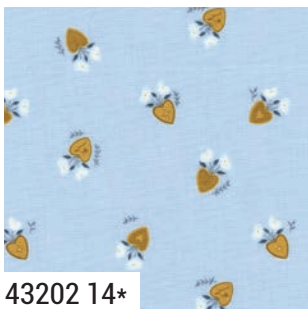

Sun-drenched

Sweetfire Road DESIGN Co.

43200 **Asst. 15** **Asst. 10** **Low Cal 10** **AB** **JR** **LC** **MC** **PP** **AUGUST DELIVERY**

•31 Prints •100% Premium Cotton •3 100% Cotton Canvas Prints
AB includes all 31 skus. JRs, LCs, MCs & PPs include 31 skus with two each of 43200, 43201, 43204-11 & 12.
Assortments and precuts do not include Canvas or Bella Solid Coordinates.

9900 63 LIGHT BLUE

9900 218 INDIGO

Bella Solid Coordinates